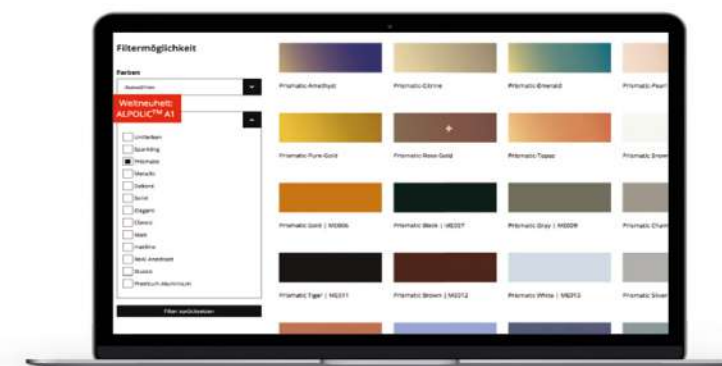

## ANY COLOUR YOU WANT

- The colour chart presents pre-formulated colours with different finishes, surfaces, textures, iridescent effects and gloss levels.
- The paint systems and the coil coating technology also allow to apply in a wide selection of RAL, NCS, BS and DB colours.
- Our colour Lab is able to develop any custom colour for your projects. Please contact our office for more details on the possibilities.

MI0026-G30  
Gold Silver

MI0021-G30  
Arctic Gold

MI0033-G80  
Seafoam Silver

MI0027-G30  
Green Red

MI0025-G30  
Emerald Silver

MI0019-G80  
Arctic Gray

MI0243-G30  
Blue Green

MI0031-G30  
Safira Blue

MI0029-G80  
Oceanic Blue

MI0030-G25  
Penny Copper

MI0020-G30  
Amethyst Purple

MI0022-G80  
Black Titanium

MG0120-G80  
Shark Black

With LUMIFLON™ FEVE Fluoropolymer paint system.

## GET YOUR SAMPLE!

VISIT OUR WEBSITE: [www.alpolic.eu](http://www.alpolic.eu)

There you can request original colour samples. Also, all colours are available for download in generous formats.